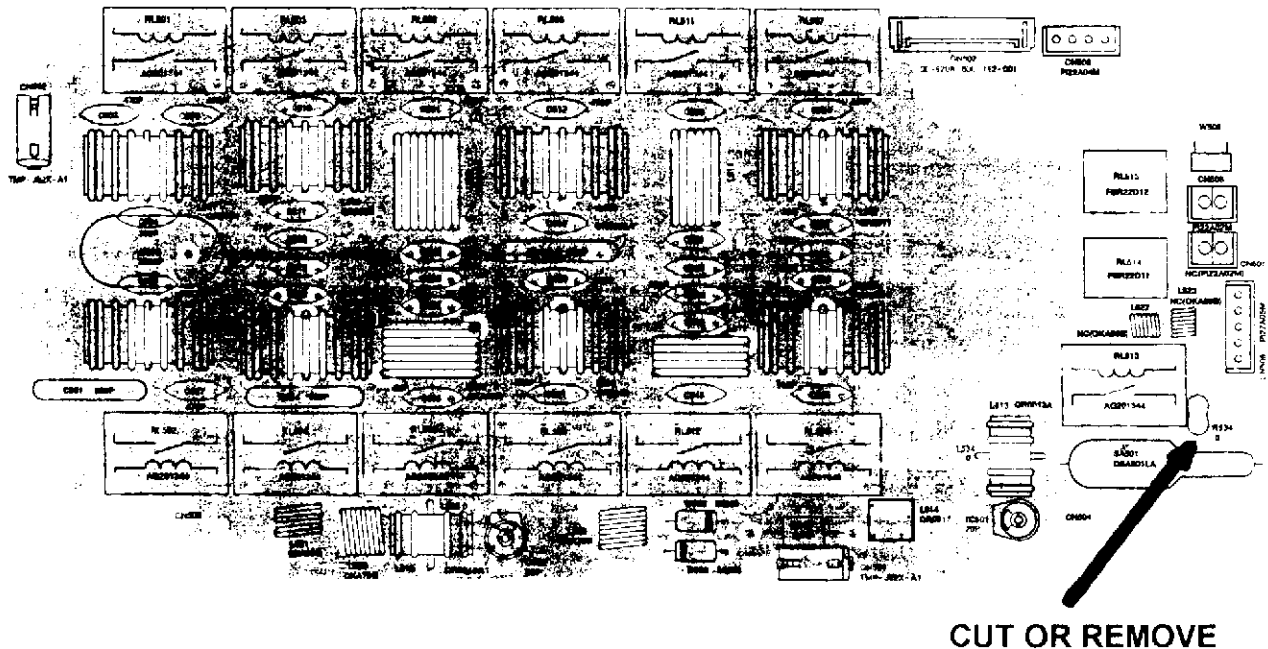

## DX-70T External Amplifier Relay Modification

Locate and cut or remove R534

**\*\*NOTE\*\*** Any damage done while performing this modification will void any and all warranties.