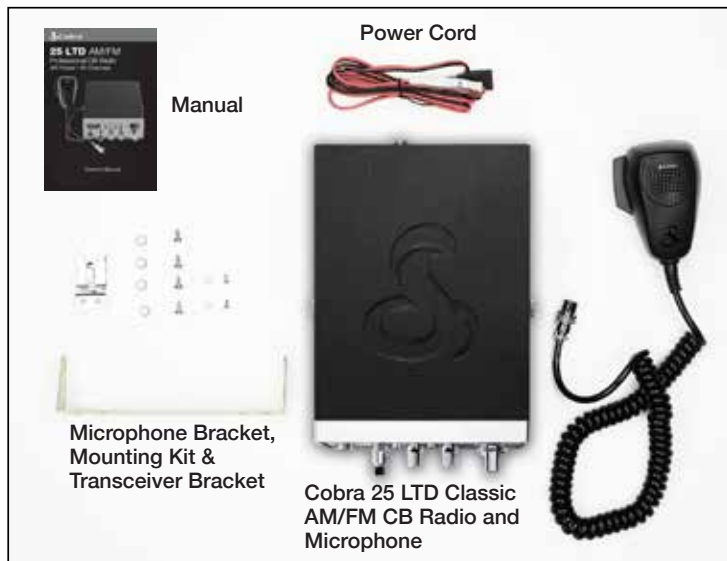

COMPACT PROFESSIONAL CB RADIO

with Dual-Mode AM/FM

DUAL-MODE
AM/FM

ENHANCED BY REAL DRIVERS

The Cobra 25 LTD Classic offers dual-mode AM/FM for clearer communication with better sound. The Classic is Cobra's smallest Professional CB and delivers the same great performance, durability, and easy-to-use controls as the 29 LTD. It also includes Noise Blanker, Automatic Noise Limiter, and Dynamike for voice amplification, and dimmer control.

Dual-Mode
AM/FM

Easy-to-Use
Controls

Adjustable
Receiver Sensitivity

Professional
Grade

COBRA CB INNOVATION

Cobra led the charge in the FCC's 2021 decision to add dual-mode AM/FM for use in CB radios in the United States. Now with FM capabilities, our CB radios will produce better sound quality and you won't need to replace your existing antenna. In addition, our new AM/FM CB radios are backwards compatible to be able to communicate with older AM-only CB radios.

25 LTD CLASSIC TOP FEATURES

- Dual Mode AM/FM
- 4 Watts/ 40 CB Channels
- RF Gain
- Switchable Noise Limiter and Blanker
- Adjustable Dynamike Boost
- Dimmer Control
- Tactile Controls
- PA Capability

What's Included:

Standard CB Antenna Required (Sold Separately)

Unit Dimensions:	2.19"H x 6.69"W x 9.98"D (55.62mm x 17.52mm x 253.49mm)
Individual Box Dimensions:	12.20"H x 12.01"W x 2.87"D (309.88mm x 305.05mm x 72.89mm)
Individual Box Weight:	2.81 lbs. (1.27 kg)
Model Name:	25 LTD Classic
Model Number:	CCBP25LT01
Master Pack Qty:	6
Master Pack Dimensions:	18.11"H x 12.68"W x 12.60"D (459.99mm x 322.07mm x 320.04mm)
Master Pack Weight:	20.82 lbs. (9.44 kg)
UPC #:	0 28377 20314 5
Master Pack Barcode:	2 00 28377 20314 9
MSRP:	\$129.95