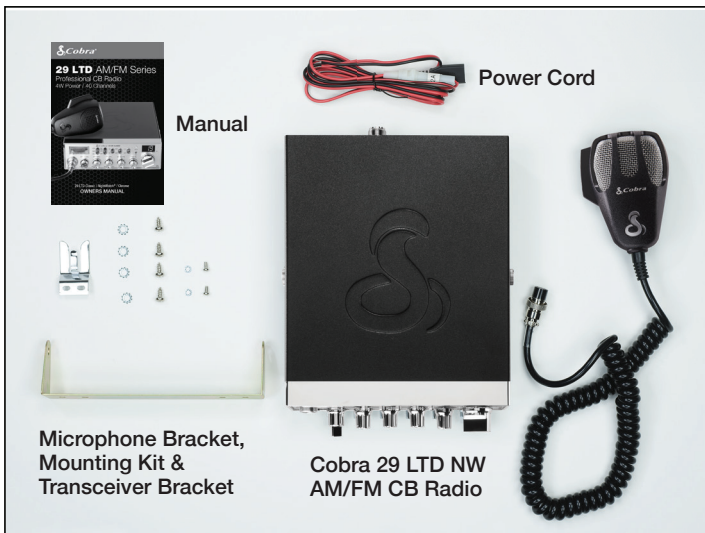

PROFESSIONAL AM/FM CB RADIO with NightWatch®

MINIMIZE EYE FATIGUE AT NIGHT

The Cobra 29 LTD NW enhances the best-selling 29 LTD Classic with NightWatch® illumination to reduce eye strain and improve safety while driving at night. Along with all of the 29 LTD Classic features, the NightWatch adds Channel 19 and includes a dimming function to adjust brightness and further minimize eye fatigue.

Dual-Mode
AM/FM

Easy-to-Use
Controls

Instant
Channels 9/19

Adjustable
Receiver Sensitivity

SWR Antenna
Calibration

COBRA CB INNOVATION

Cobra led the charge in the FCC's 2021 decision to add dual-mode AM/FM for use in CB radios in the United States. Now with FM capabilities, our CB radios will produce better sound quality and you won't need to replace your existing antenna. In addition, our new AM/FM CB radios are backwards compatible to be able to communicate with older AM-only CB radios.

29 LTD NW TOP FEATURES

- Dual-Mode AM/FM
- NightWatch® Illumination
- 40 CB Channels/4 Watts Power
- Instant Channel 9/19 for Emergencies
- Dynamike Microphone Level Control
- Switchable Noise Blanker and Limiter
- Adjustable Backlight Dimmer
- SWR Calibration Control
- Multi-Function Meter and Antenna Warning Indicator
- PA Capability
- Easy-to-Use Controls

What's Included:

Standard CB Antenna Required (Sold Separately)

Unit Dimensions:	2.25" H x 7.25" W x 9.25" D (57.1mm x 184.1mm x 234.9mm)
Individual Box Dimensions	13.25" H x 12" W x 3" D (336.5mm x 304.8mm x 76.2mm)
Individual Box Weight:	5.30 lbs. (2.40kg)
Model Name:	29 LTD NightWatch
Model Number:	CCBP29LTNW
Master Pack Qty:	6
Master Pack Dimensions:	12.7"H x 19.2"W x 13.7"D (323.8mm x 488.9mm x 349.2mm)
Master Pack Weight:	33 lbs. (14.99kg)
UPC #:	0 28377 20309 1
Master Pack Barcode:	2 00 28377 20309 5
MSRP:	\$149.95