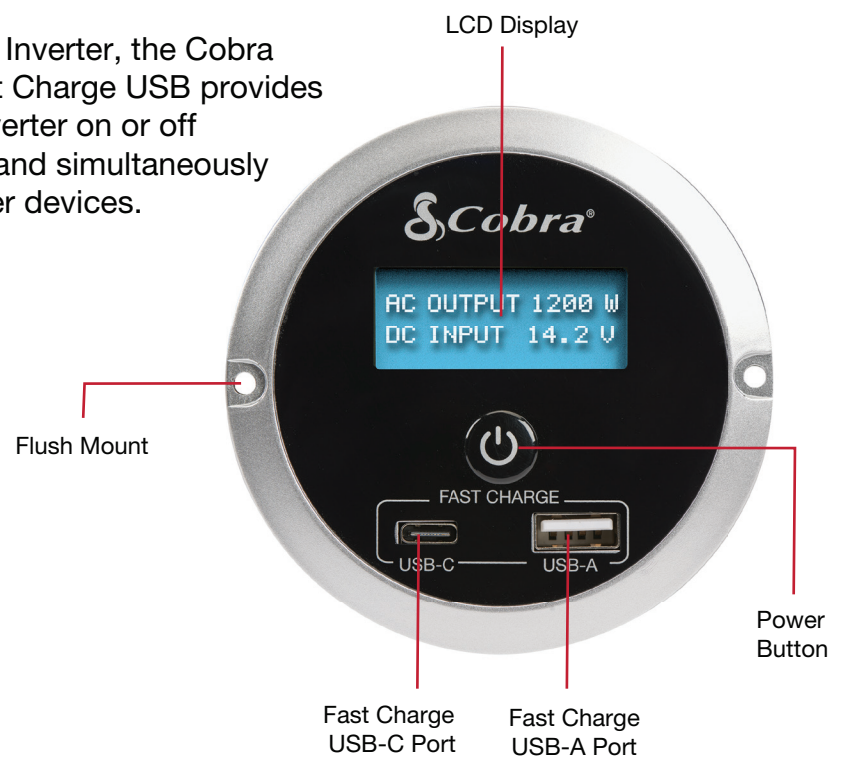

Remote On/Off Controller with Fast Charge USB

When used with your Cobra Power Inverter, the Cobra Remote On/Off Controller with Fast Charge USB provides convenience to turn your power inverter on or off from anywhere inside your vehicle and simultaneously charges your Smartphone and other devices.

Product Features

Remotely turn off your Cobra Inverter from anywhere inside your vehicle

USB-A Fast Charge Port
USB-C Fast Charge Port

4 Mounting Options:

- Flush Mounting for Permanent Installation
- Keyhole Mount for On Wall Mounting
- Cup Holder Mounting for Convenience While Driving
- Clip Mount for Easy Installation to Back Seat or Other Areas of Vehicle

What's Included:

- Cobra CPIALCDG1 Remote Controller
- 15 Ft. RJ-45 Cable
- Clip Mount
- (2) M3.5 Screws for Flush or Keyhole Mounting
- Quick Start Guide

PRO Series Display

PURE SINE and POWER Series Display

*Remote is compatible with all PRO, PURE SINE and POWER Series Power Inverters.

Fast Charge USB-A Output	5V/3.0A, 9V/1.67A Fast Charge
Fast Charge USB-C Output	5V/3.0A, 9V/1.67A Fast Charge
Warranty	2 Year
Package Type	Gift Carton
Product Weight	.11 lbs
Product dimensions	3.35" H x 3.35" W x 1.46" D
Package dimensions	6.61" H x 6.61" W x 1.65" D
Master pack quantity (inner)	6
Master pack quantity (outer)	24
Master pack dimensions	14.64" H x 11.1" W x 14.64" D
Master pack weight	18.87 lbs
UPC	0 28377 31560 2
Master pack barcode (inner)	2 00 28377 31560 6
Master pack barcode (outer)	7 00 28377 31560 1