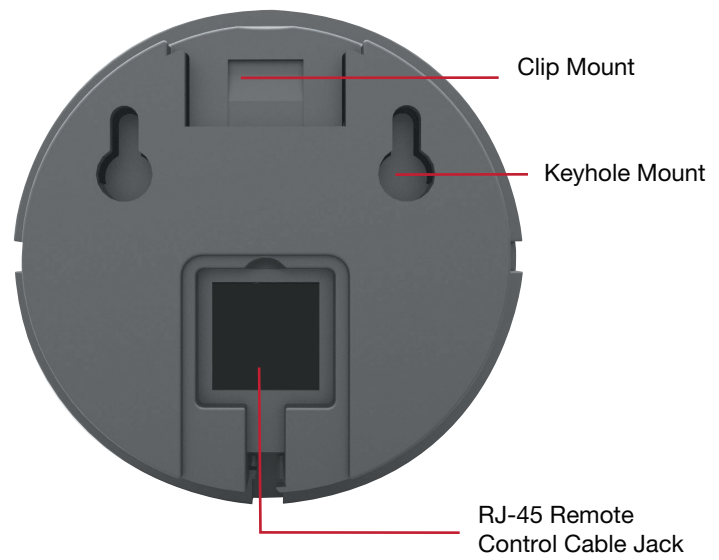

Product Features

Remotely turn off your Cobra Inverter from anywhere inside your vehicle

USB-A Fast Charge Port
USB-C Fast Charge Port

4 Mounting Options:

- Flush Mounting for Permanent Installation
- Keyhole Mount for On Wall Mounting
- Cup Holder Mounting for Convenience While Driving
- Clip Mount for Easy Installation to Back Seat or Other Areas of Vehicle

What's Included:

- Cobra CPIALCDG1 Remote Controller
- 15 Ft. RJ-45 Cable
- Clip Mount
- (2) M3.5 Screws for Flush or Keyhole Mounting
- Quick Start Guide

PRO Series Display

PURE SINE and POWER Series Display

Remote Controller Connected to CPI 3000W Power Inverter

RJ-45 Remote Control Cable Jack

Clip Mount for Clip Mounting option

Cobra Model #	Inverter Series	Remote Included	LCD Display
CPI3000W	PRO	Yes	On/Off and Operating Status
CPI2500W	PRO	No	On/Off and Operating Status
CPI1500W	PRO	No	On/Off and Operating Status
CPI400PSW	PURE SINE	No	On/Off Status
CPI500W	POWER	No	On/Off Status

*Remote is compatible with all PRO, PURE SINE and POWER Series Power Inverters.

Fast Charge USB-A Output	5V/3.0A, 9V/1.67A Fast Charge
Fast Charge USB-C Output	5V/3.0A, 9V/1.67A Fast Charge
Warranty	2 Year
Package Type	Gift Carton
Product Weight	.11 lbs
Product dimensions	3.35" H x 3.35" W x 1.46" D
Package dimensions	6.61" H x 6.61" W x 1.65" D
Master pack quantity (inner)	6
Master pack quantity (outer)	24
Master pack dimensions	14.64" H x 11.1" W x 14.64" D
Master pack weight	18.87 lbs
UPC	0 28377 31560 2
Master pack barcode (inner)	2 00 28377 31560 6
Master pack barcode (outer)	7 00 28377 31560 1