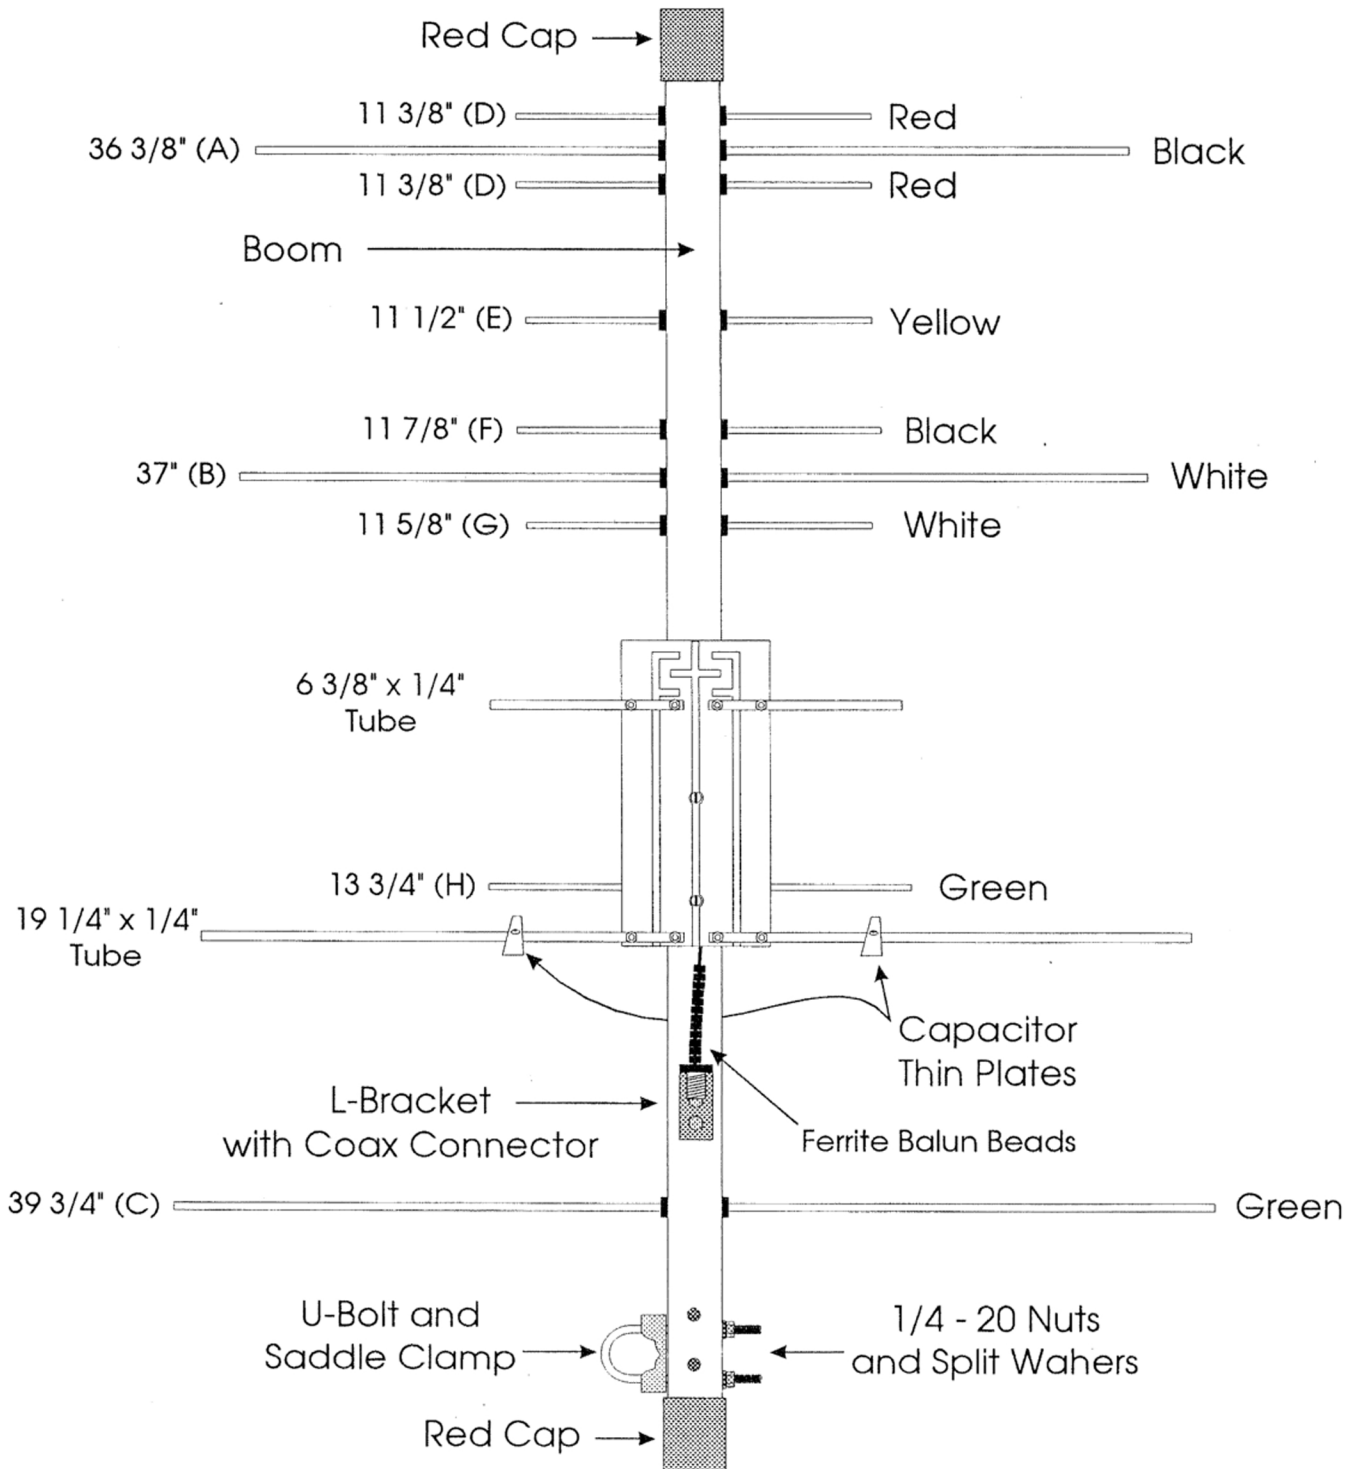

MFJ-1768

Dual Band Yagi

NOTE: This drawing is not to scale