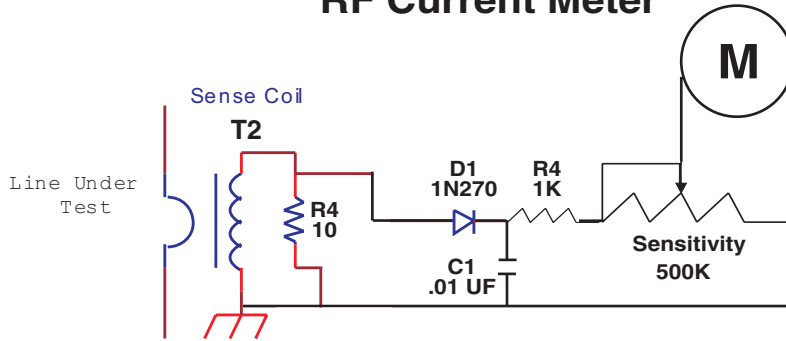

MFJ-936B Schematic

Loop Tuner

RF Current Meter

SWR Wattmeter