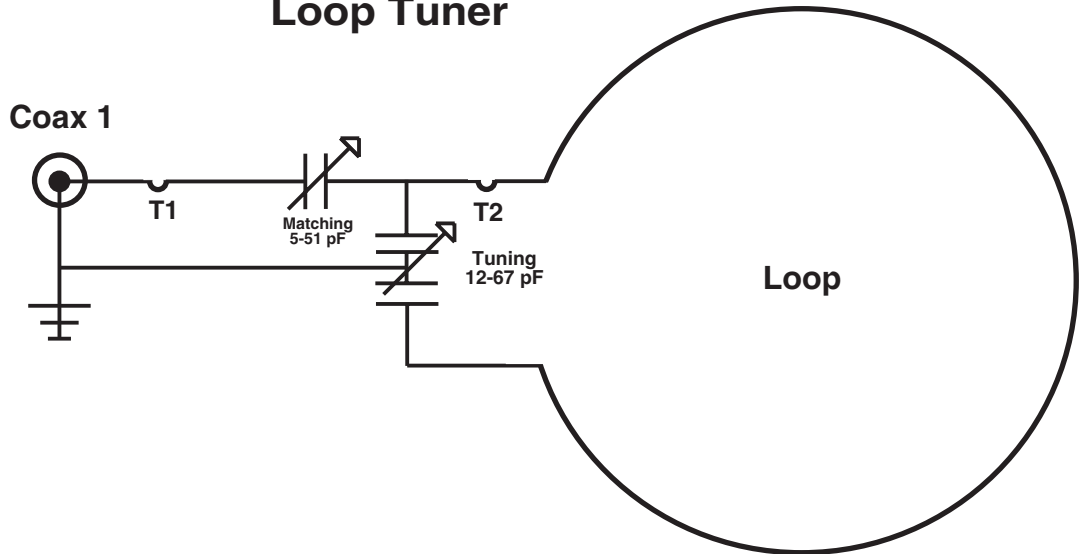

MFJ-936B Schematic

Loop Tuner

RF Current Meter

SWR Wattmeter